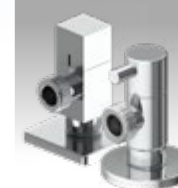

FICHA TÉCNICA
TECHNICAL SHEET